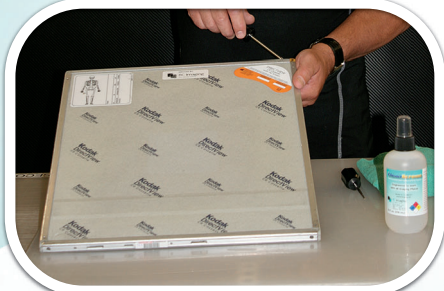

Repair
Services